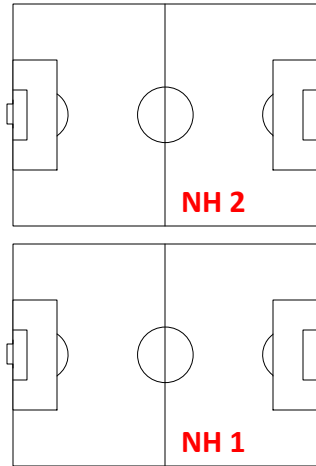

126th Street