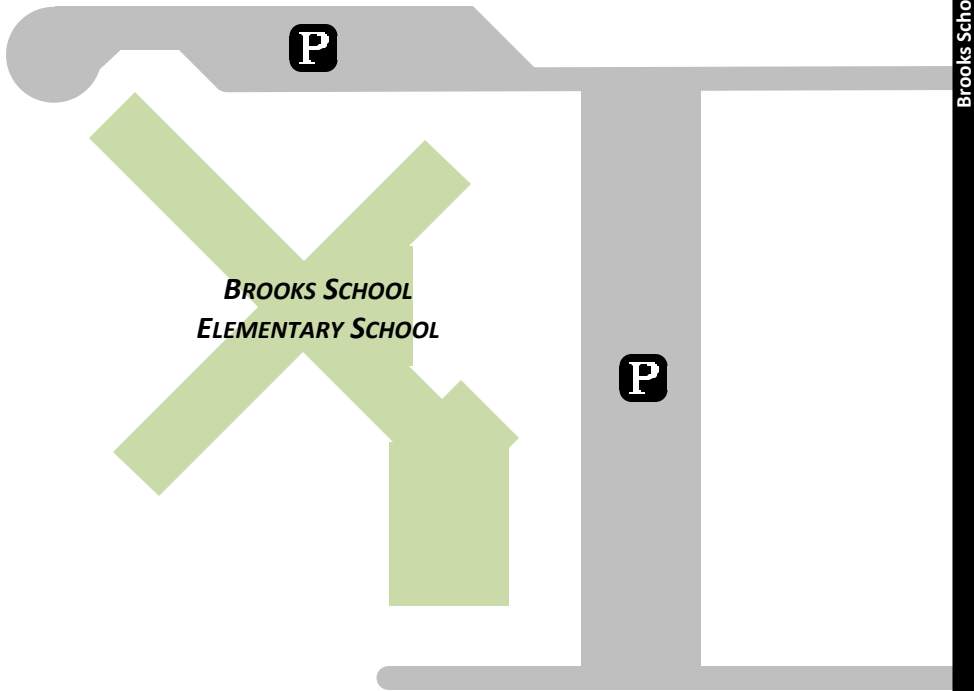

126th Street

Brooks School Road

NEW HOPE PRESBYTERIAN CHURCH (NH)

12550 BROOKS SCHOOL ROAD

&

BROOKS SCHOOL ELEMENTARY (BSE)

12451 BROOKS SCHOOL ROAD
FISHERS, INDIANA 46037

SPRING 2012

5 MARCH 2012

LEGEND:

NH 1 – FULL SIZE
 NH 2 – FULL SIZE
 NH 3 – PRACTICE
 BSE1 – FULL SIZE

RESTROOMS

PARKING

SUPPLIES

AREA CLOSED
TO SOCCER

THERE IS TO BE NO PARKING
 IN THE NEW HOPE CHURCH
 LOT. THE PLAYGROUNDS
 AND OTHER SCHOOL AND
 CHURCH PROPERTY SHOULD
 NOT BE USED FOR ANY
 PURPOSE.