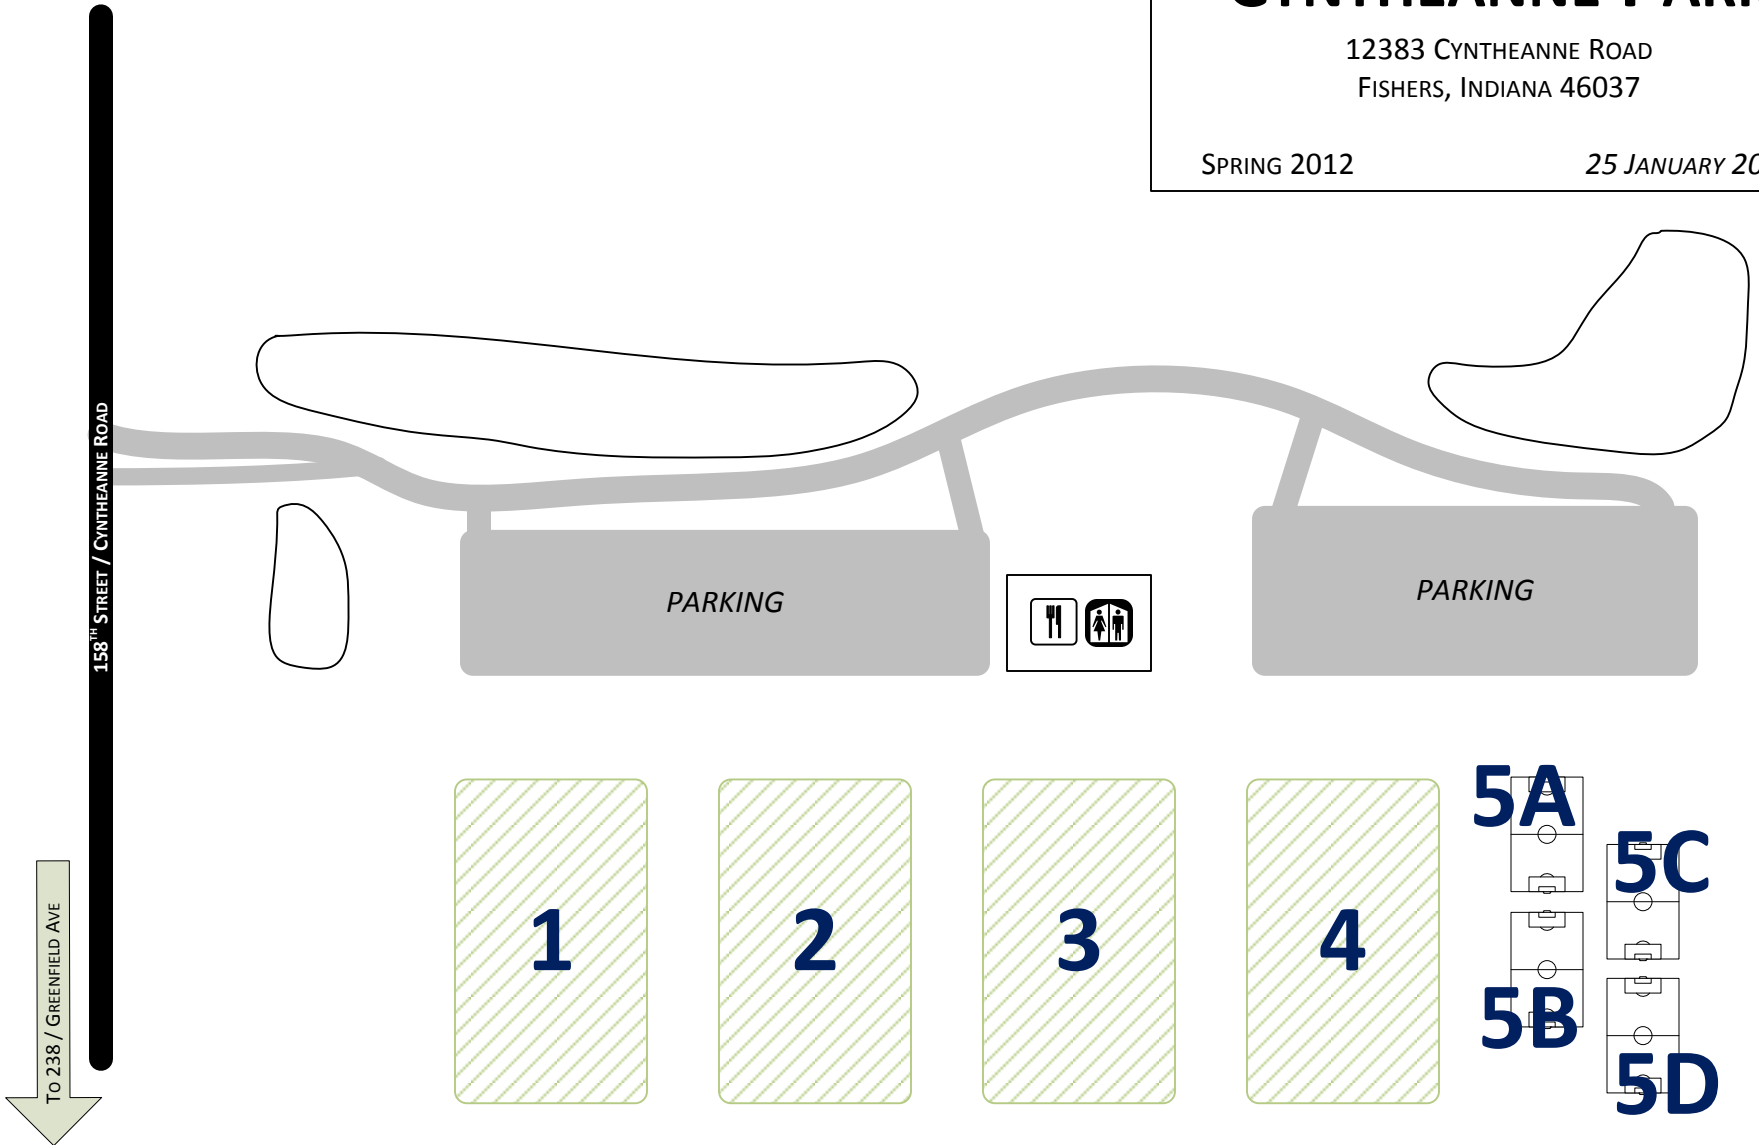

CYNTHEANNE PARK

12383 CYNTHEANNE ROAD
FISHERS, INDIANA 46037

SPRING 2012

25 JANUARY 2012

LEGEND:

OFFLINE – 1, 2, 3, 4

U9/U10 – 5A, 5B, 5C, 5D

 RESTROOMS

 PARKING