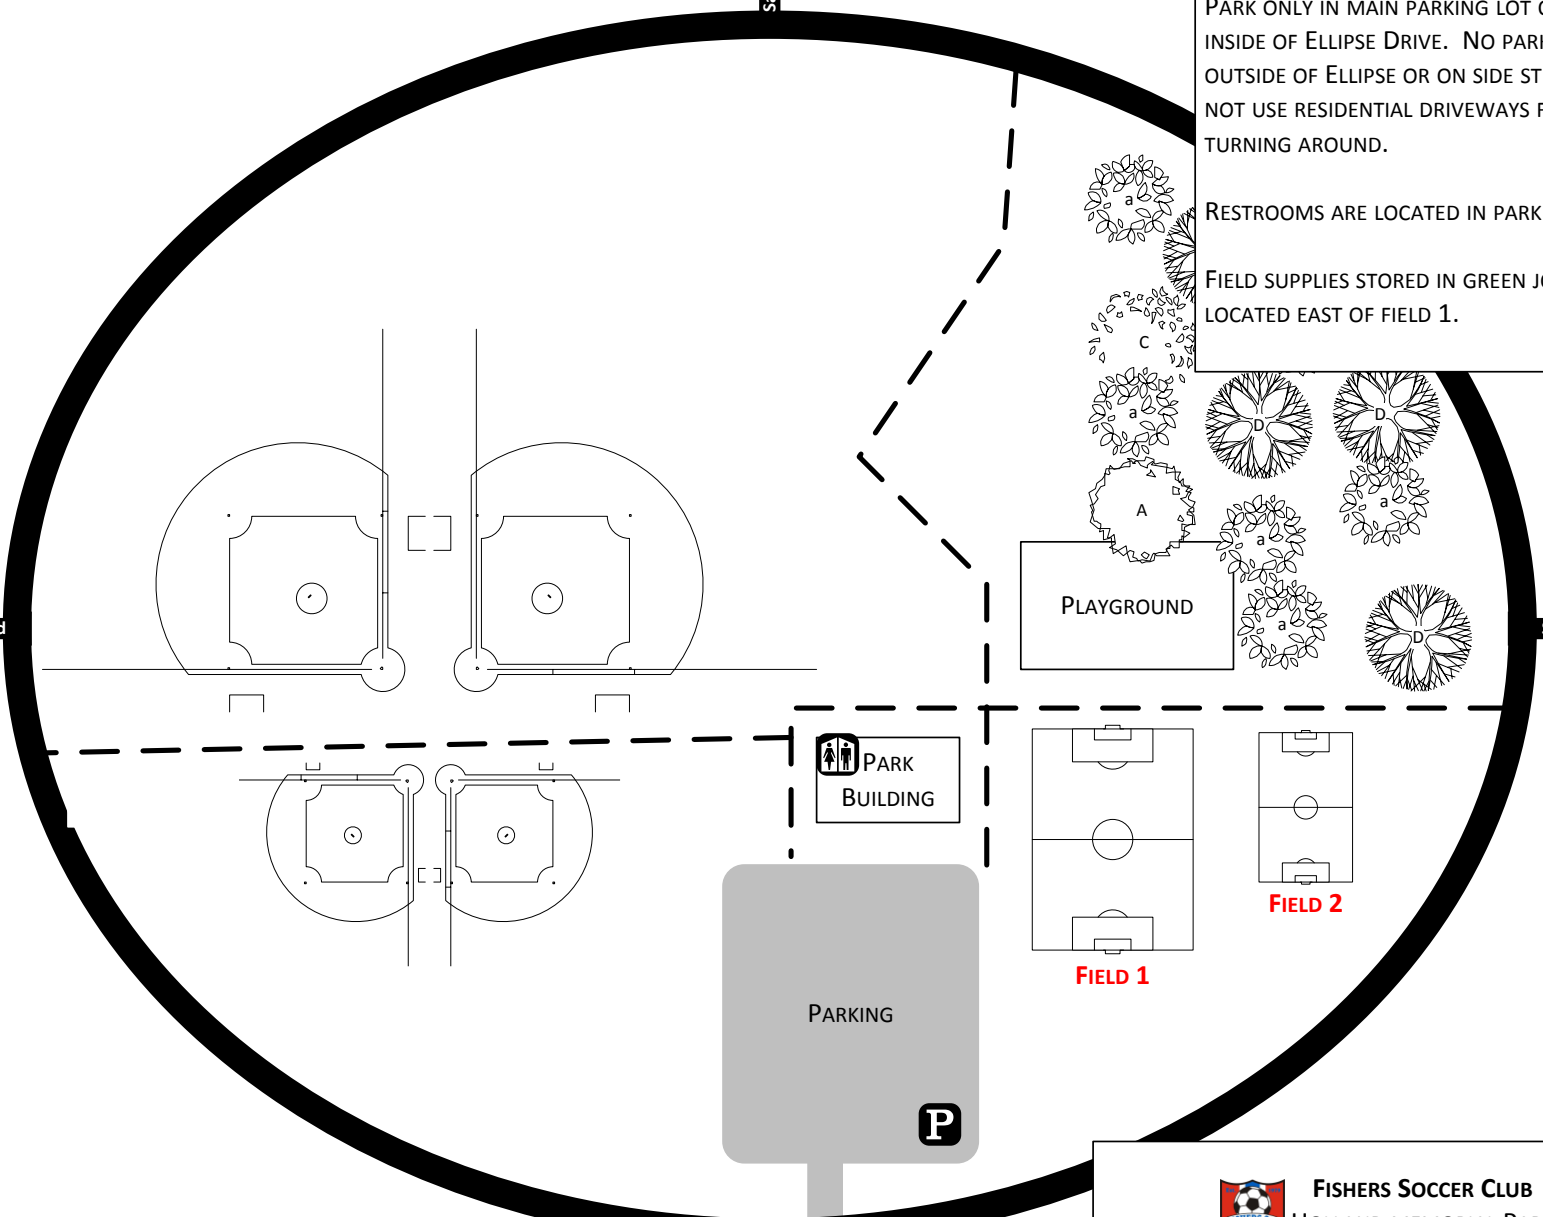

Saksens

FIELD NOTES:
PARK ONLY IN MAIN PARKING LOT OR ON INSIDE OF ELLIPSE DRIVE. NO PARKING ON OUTSIDE OF ELLIPSE OR ON SIDE STREETS. DO NOT USE RESIDENTIAL DRIVEWAYS FOR TURNING AROUND.

RESTROOMS ARE LOCATED IN PARK BUILDING.

FIELD SUPPLIES STORED IN GREEN JOB BOX LOCATED EAST OF FIELD 1.

Sunblest Blvd

Sunblest Blvd

Ellipse Drive

Holland

FISHERS SOCCER CLUB
HOLLAND MEMORIAL PARK
SPRING 2010