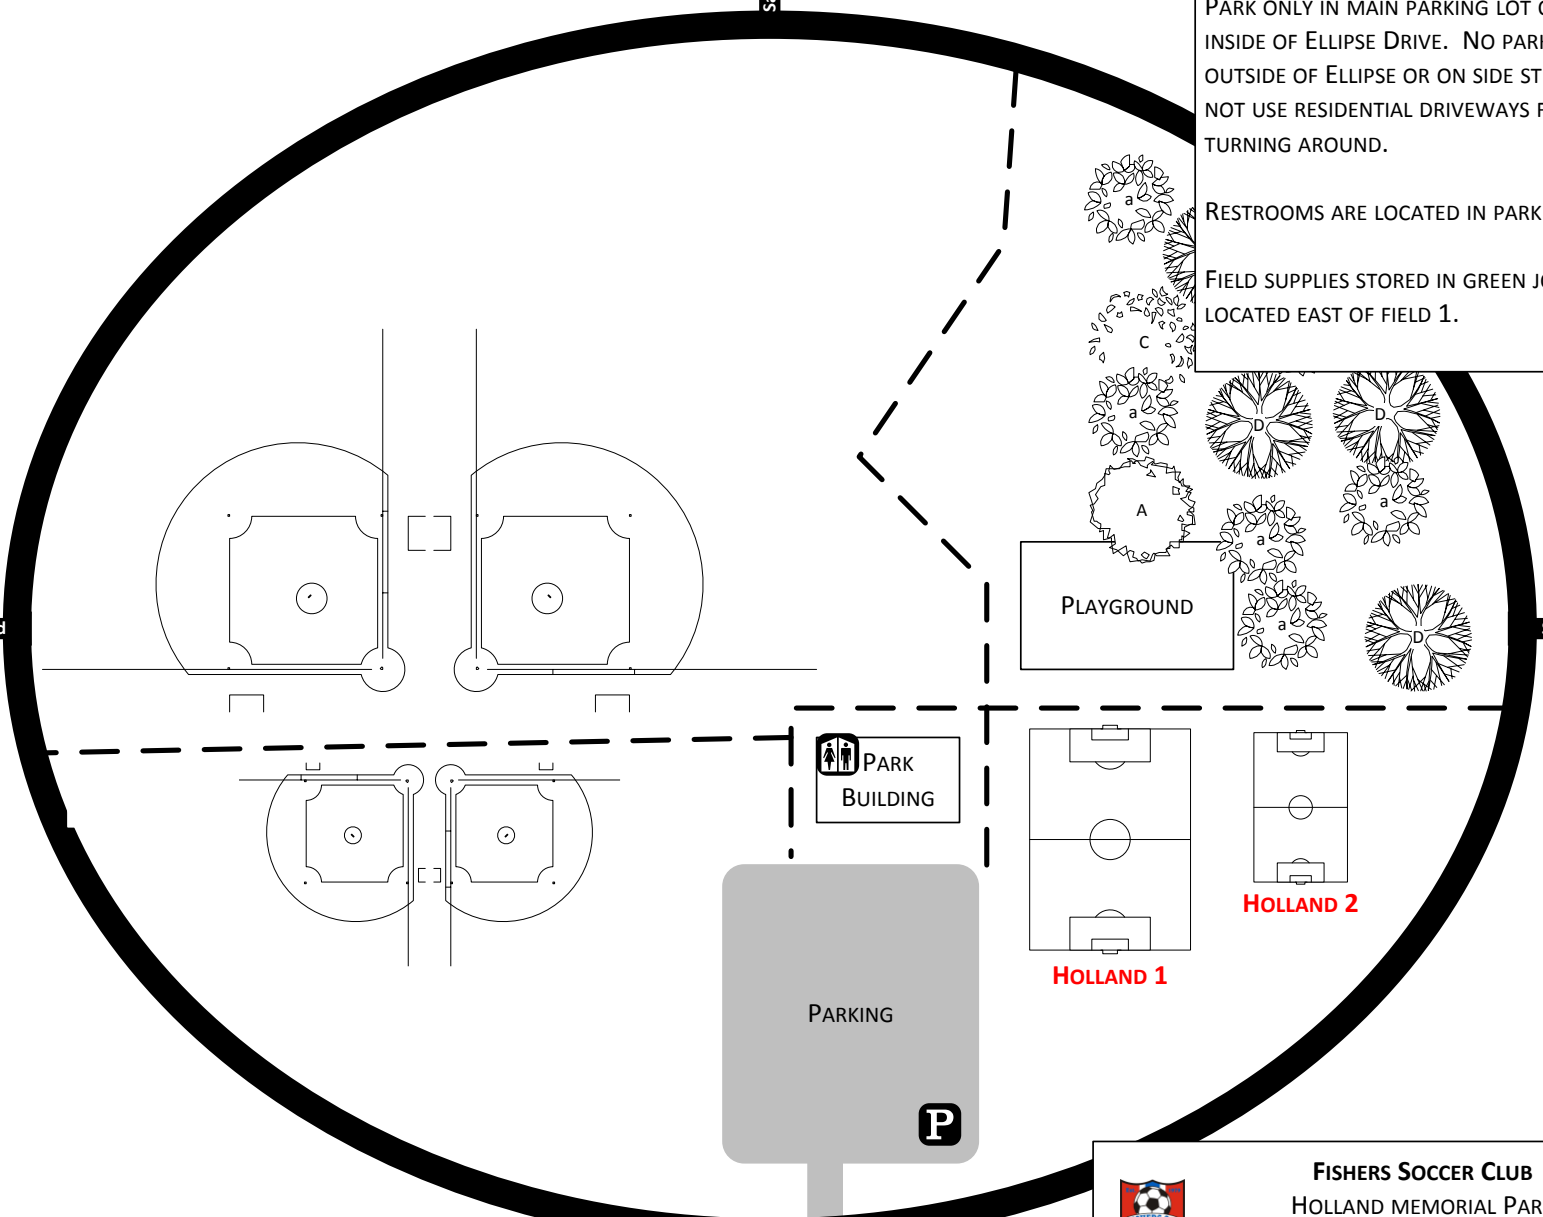

Salksons

FIELD NOTES:
PARK ONLY IN MAIN PARKING LOT OR ON INSIDE OF ELLIPSE DRIVE. NO PARKING ON OUTSIDE OF ELLIPSE OR ON SIDE STREETS. DO NOT USE RESIDENTIAL DRIVEWAYS FOR TURNING AROUND.

RESTROOMS ARE LOCATED IN PARK BUILDING.

FIELD SUPPLIES STORED IN GREEN JOB BOX LOCATED EAST OF FIELD 1.

Sunblest Blvd

Sunblest Blvd

PARK BUILDING

PLAYGROUND

HOLLAND 1

HOLLAND 2

PARKING

Ellipse Drive

Holland

FISHERS SOCCER CLUB
HOLLAND MEMORIAL PARK
FALL 2010

LAST UPDATE: 07/07/2010