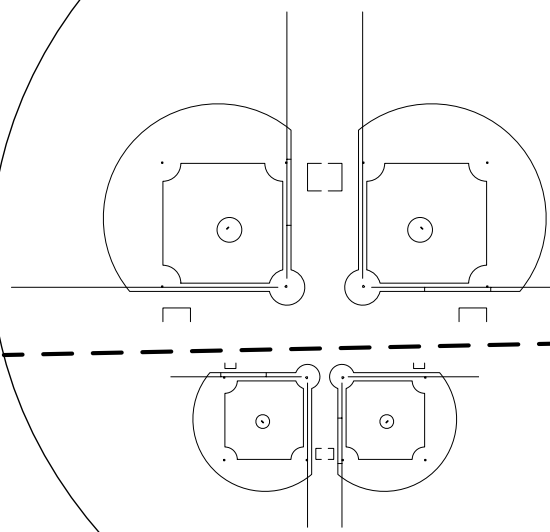

FIELD 5  
OVERFLOW PARKING  
( HOLLAND PARK SIDE OF  
ELLIPSE ONLY)

FIELD NOTES:  
PARK ONLY IN MAIN PARKING LOT OR ON INSIDE OF ELLIPSE DRIVE. NO PARKING ON OUTSIDE OF ELLIPSE OR ON SIDE STREETS. DO NOT USE RESIDENTIAL DRIVEWAYS FOR TURNING AROUND.  
  
RESTROOMS ARE LOCATED IN PARK BUILDING.  
  
FIELD SUPPLIES STORED IN GREEN JOB BOX LOCATED EAST OF FIELD 1.