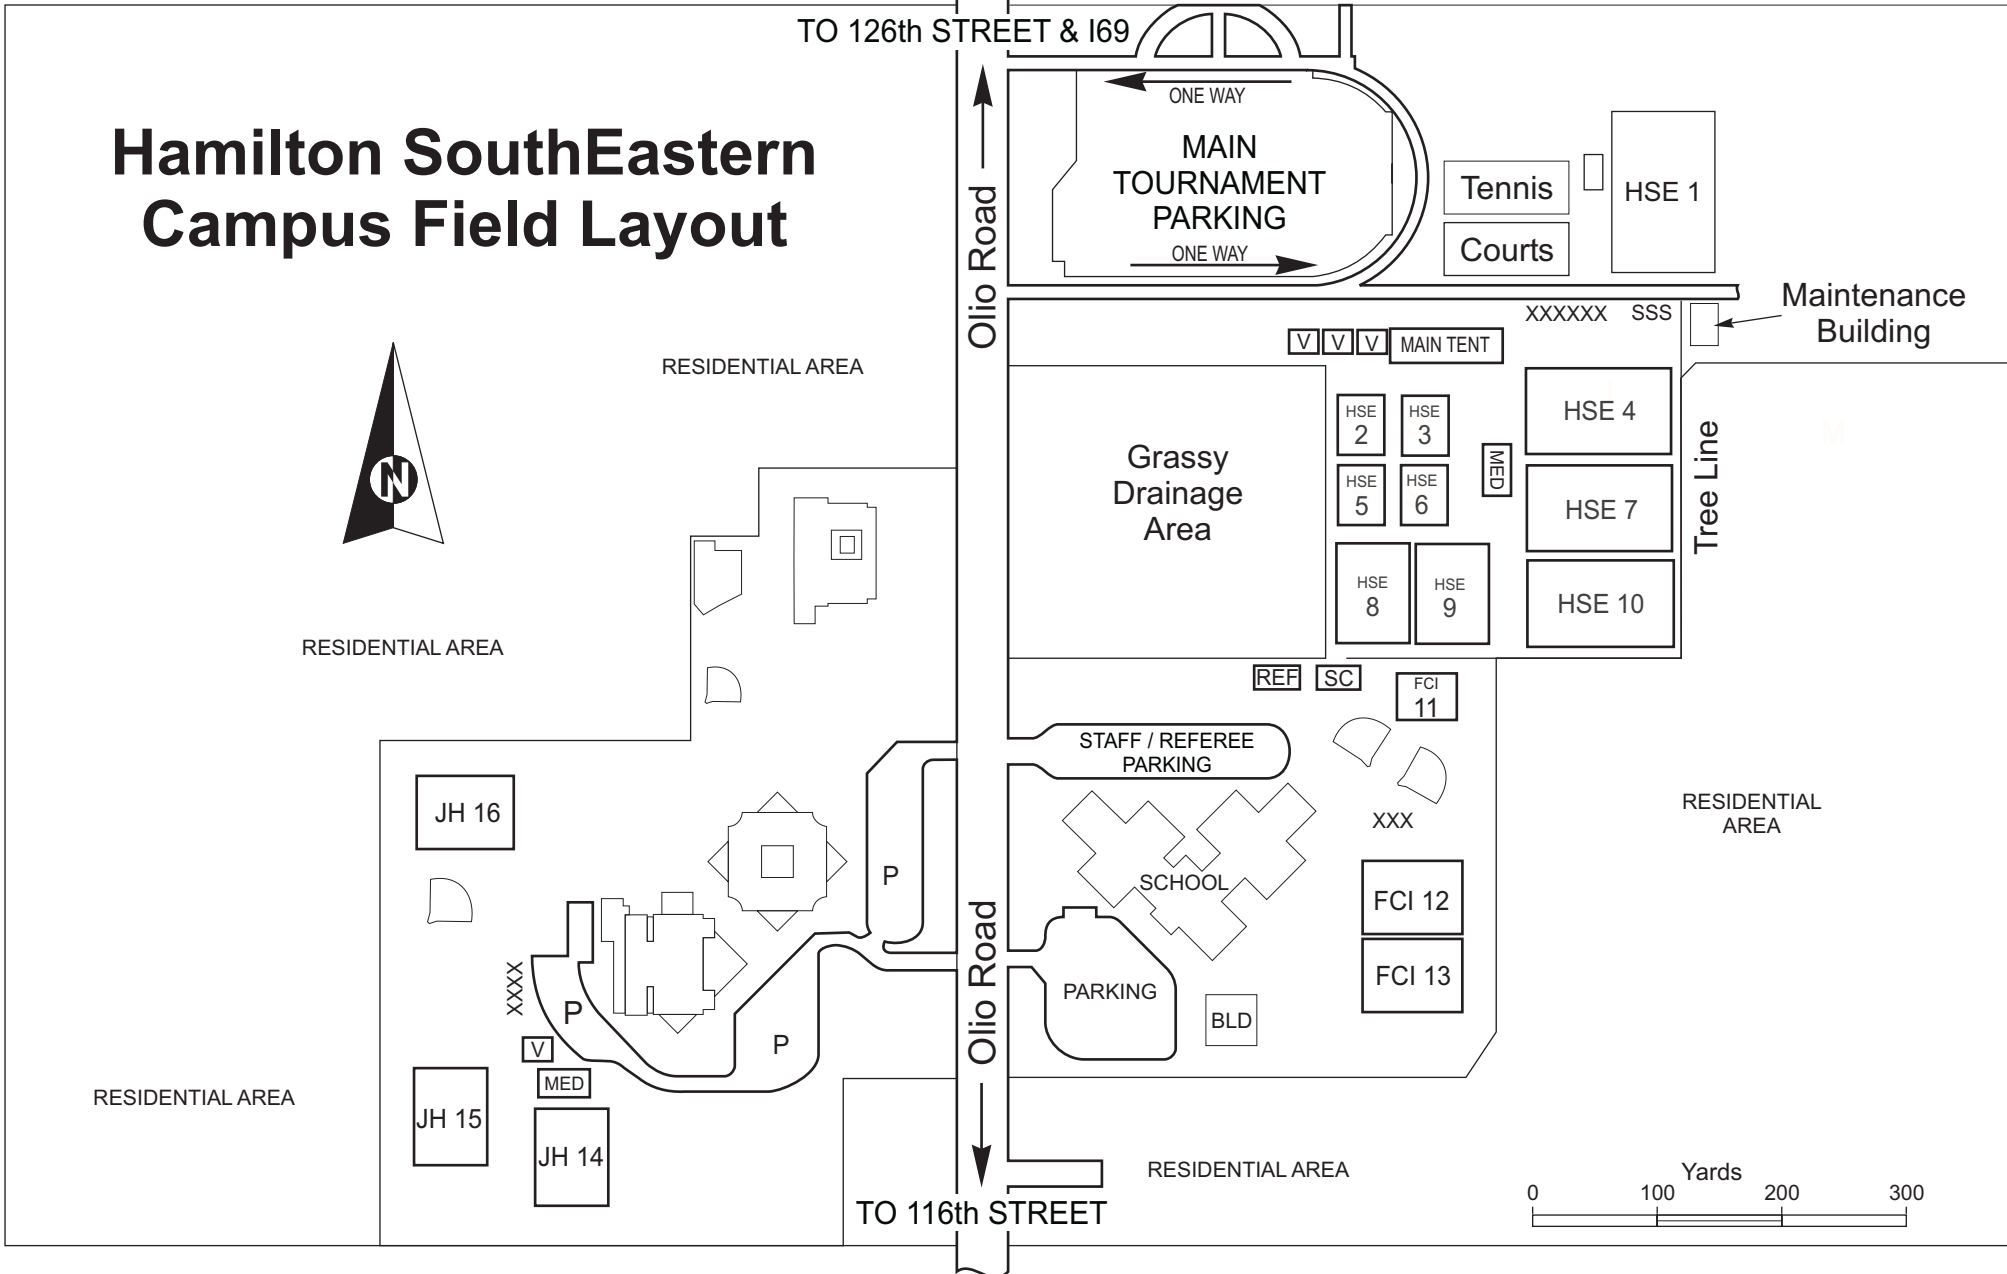

Hamilton SouthEastern Campus Field Layout

- P = TOURNAMENT PARKING
- V = VENDOR
- SC = SCORING
- REF = REFEREES
- MED = MEDICAL
- X = PORT-O-LETS
- S = STORAGE POD

S = 120 x 150 feet

M = 165 x 225 feet

L = 195 x 330 feet