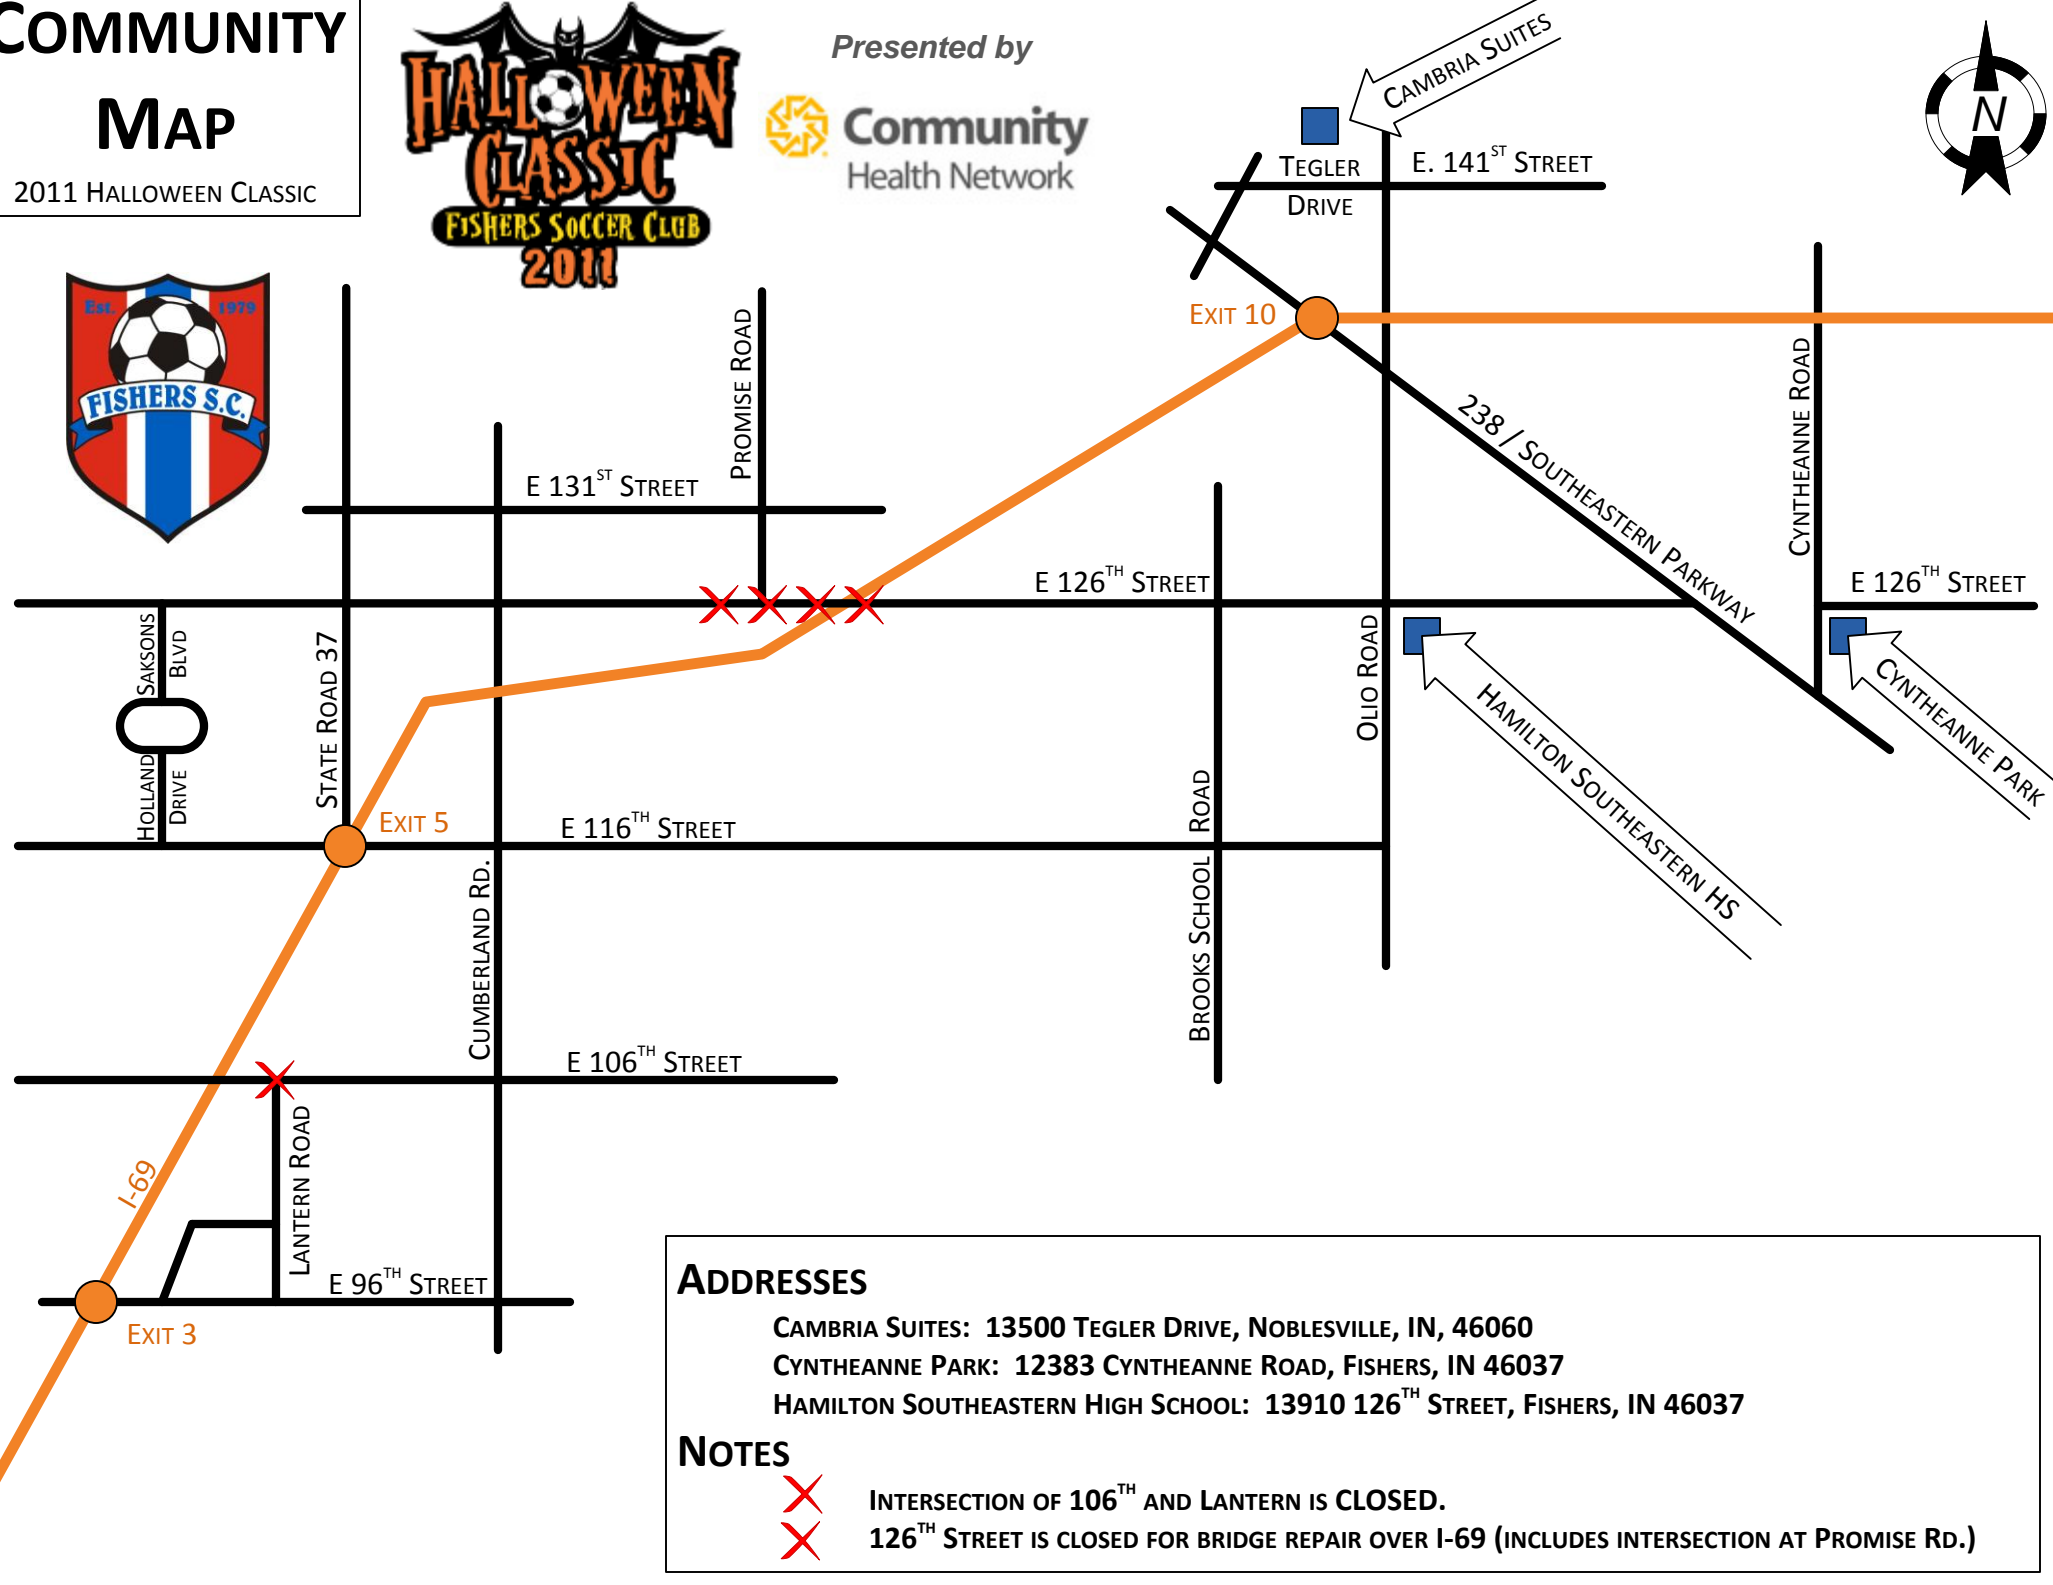

COMMUNITY MAP

2011 HALLOWEEN CLASSIC

Presented by
Community
Health Network

ADDRESSES

- CAMBRIA SUITES: 13500 TEGLER DRIVE, NOBLESVILLE, IN, 46060
- CYNTHIANNE PARK: 12383 CYNTHIANNE ROAD, FISHERS, IN 46037
- HAMILTON SOUTHEASTERN HIGH SCHOOL: 13910 126TH STREET, FISHERS, IN 46037

NOTES

- INTERSECTION OF 106TH AND LANTERN IS CLOSED.
- 126TH STREET IS CLOSED FOR BRIDGE REPAIR OVER I-69 (INCLUDES INTERSECTION AT PROMISE RD.)