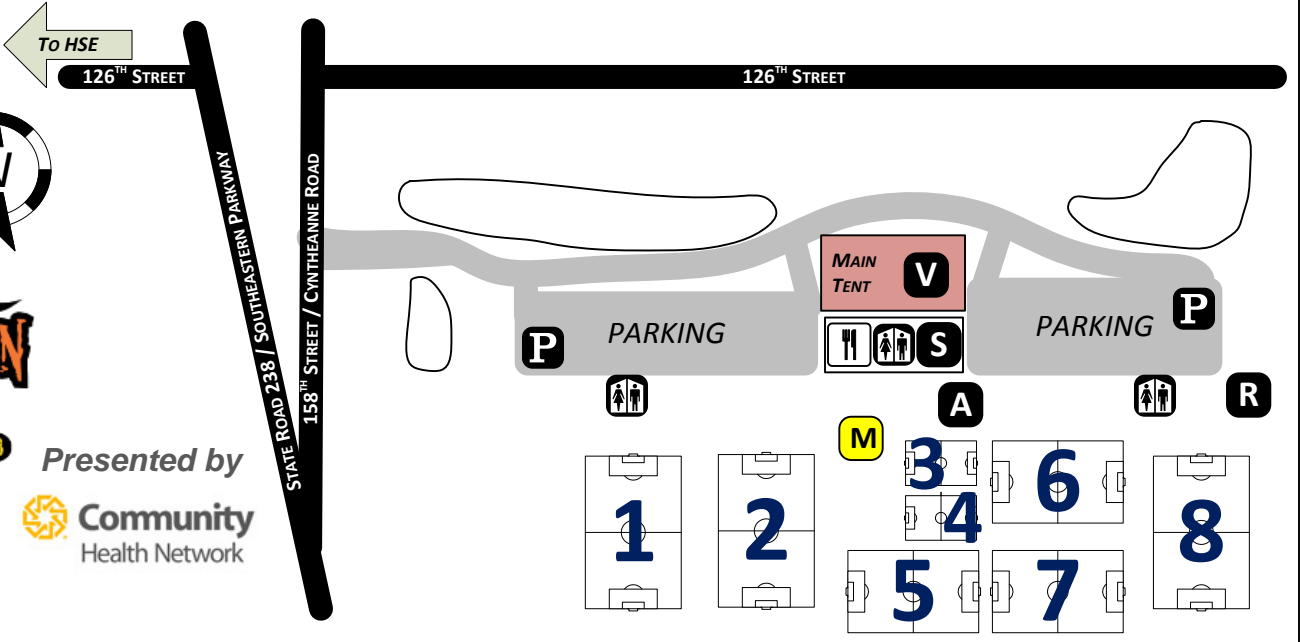

# CYNTHEANNE PARK

12383 CYNTHEANNE ROAD - FISHERS, INDIANA 46037

Presented by  
Community Health Network

- A** AWARDS
- M** MEDICAL
- R** REFEREES
- S** SCORING
- FOOD
- P** PARKING
- RESTROOMS
- V** VENDORS

# HAMILTON SOUTHEASTERN HIGH SCHOOL

13910 126<sup>TH</sup> STREET – FISHERS, INDIANA 46037